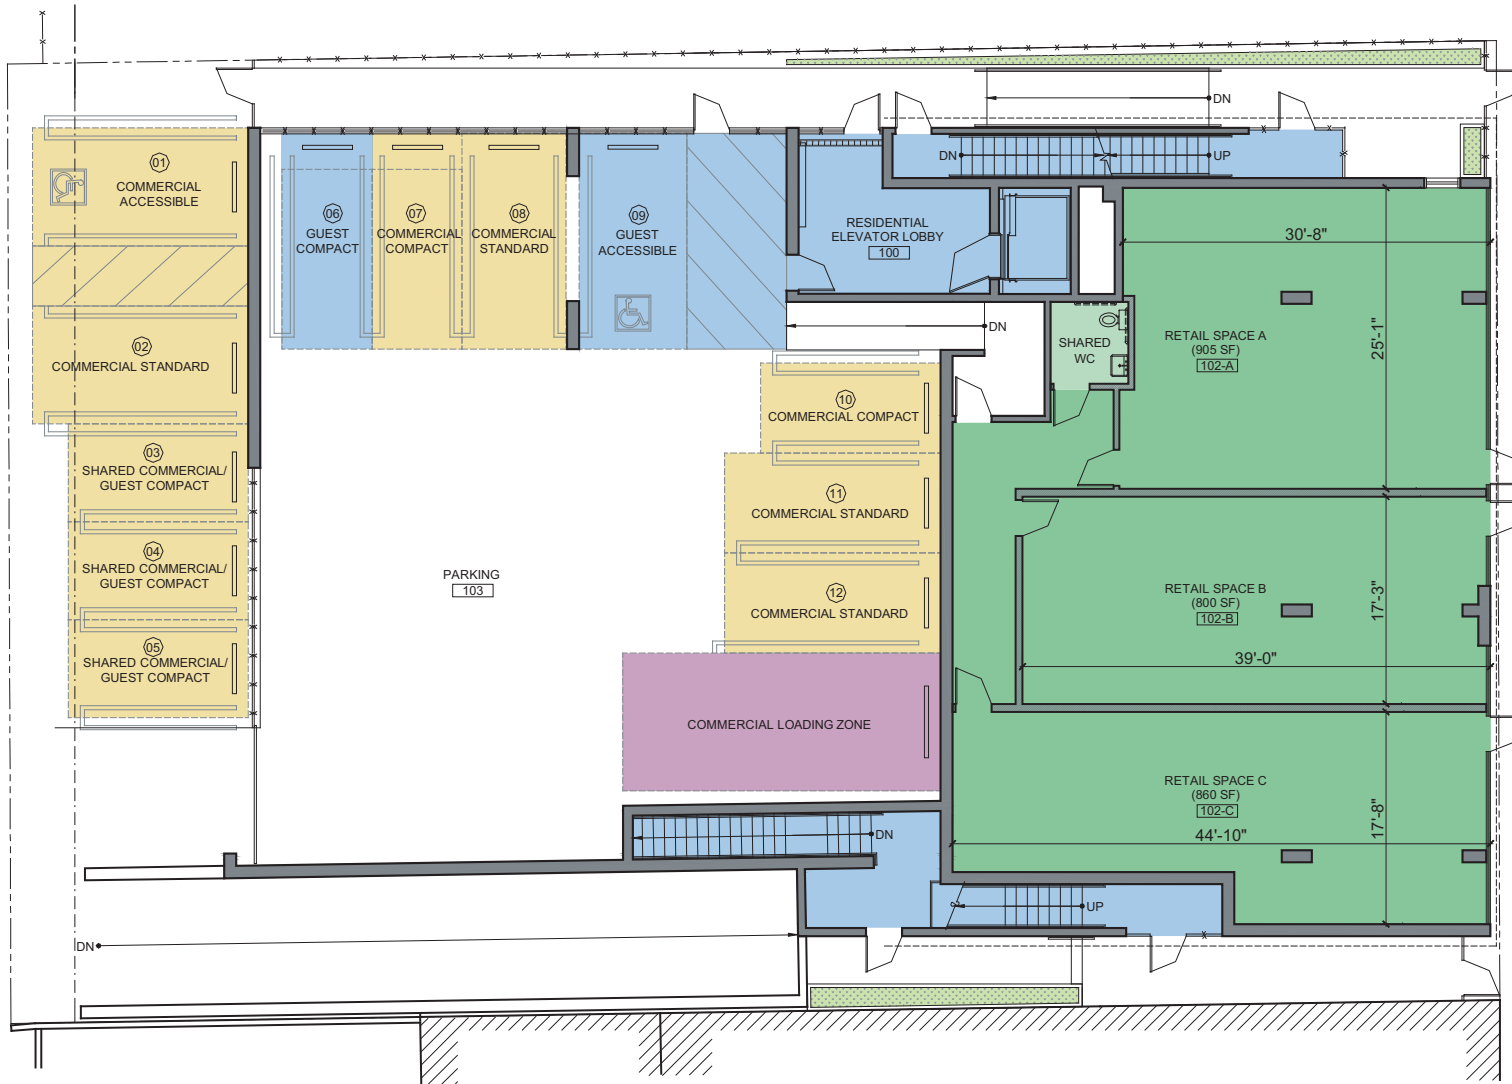

ALLEY

FAIRFAX AVENUE

FIRST FLOOR PLAN 01

CHEROKEE STUDIOS

751 NORTH FAIRFAX AVE.
LOS ANGELES, CA 90046

BERGAMOT STATION
BUILDING F1
2525 MICHIGAN AVE.
SANTA MONICA, CA. 90404
t: 310.828.0226
f: 310.453.9606